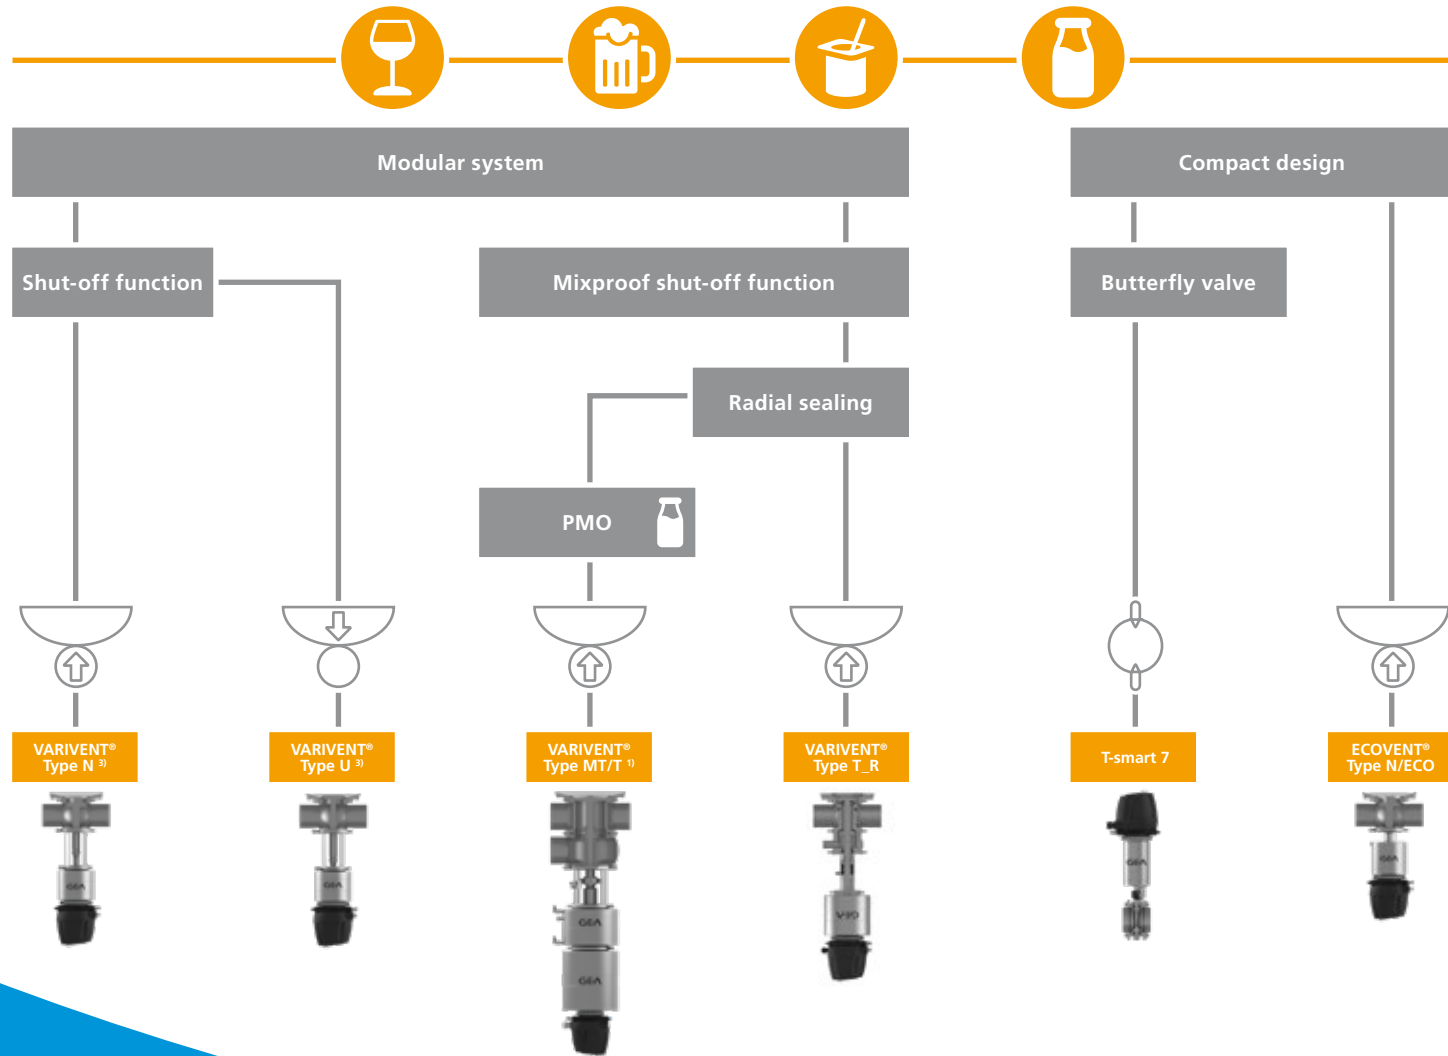

Selection of hygienic GEA valves – tank bottom valves

The selection scheme helps you to choose the right valve type for your application.

1) Valve with and without lift function available
 3) Also available as long-stroke valve

↑ ↓ ⇅ recommended flow direction