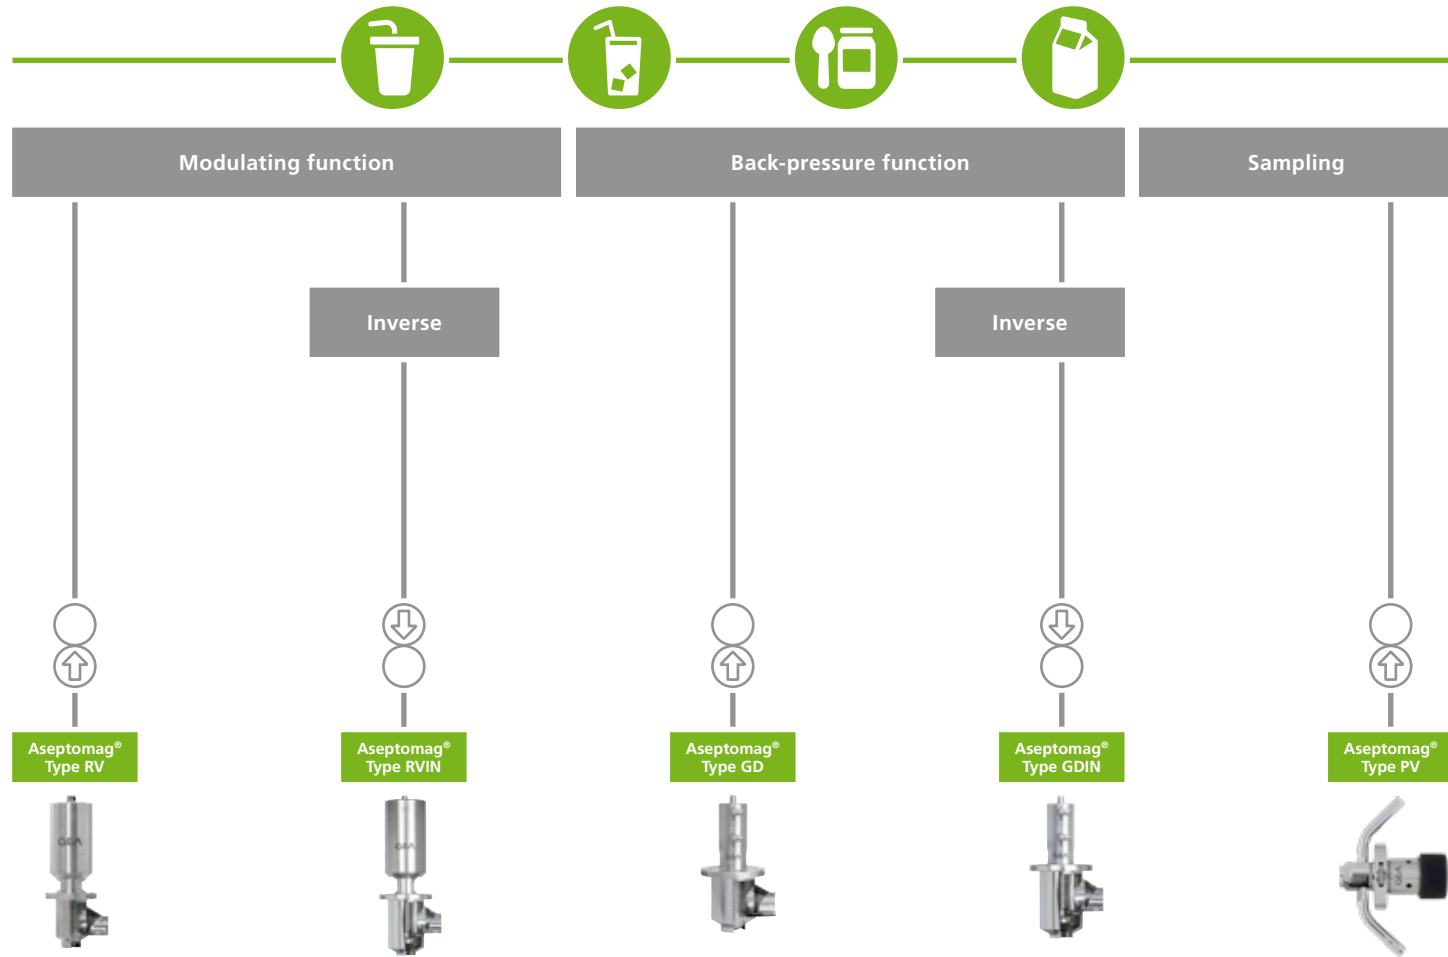

Selection of aseptic GEA valves – special valves

The selection scheme helps you to choose the right valve type for your application.

↑ ↓ ⇅ recommended flow direction