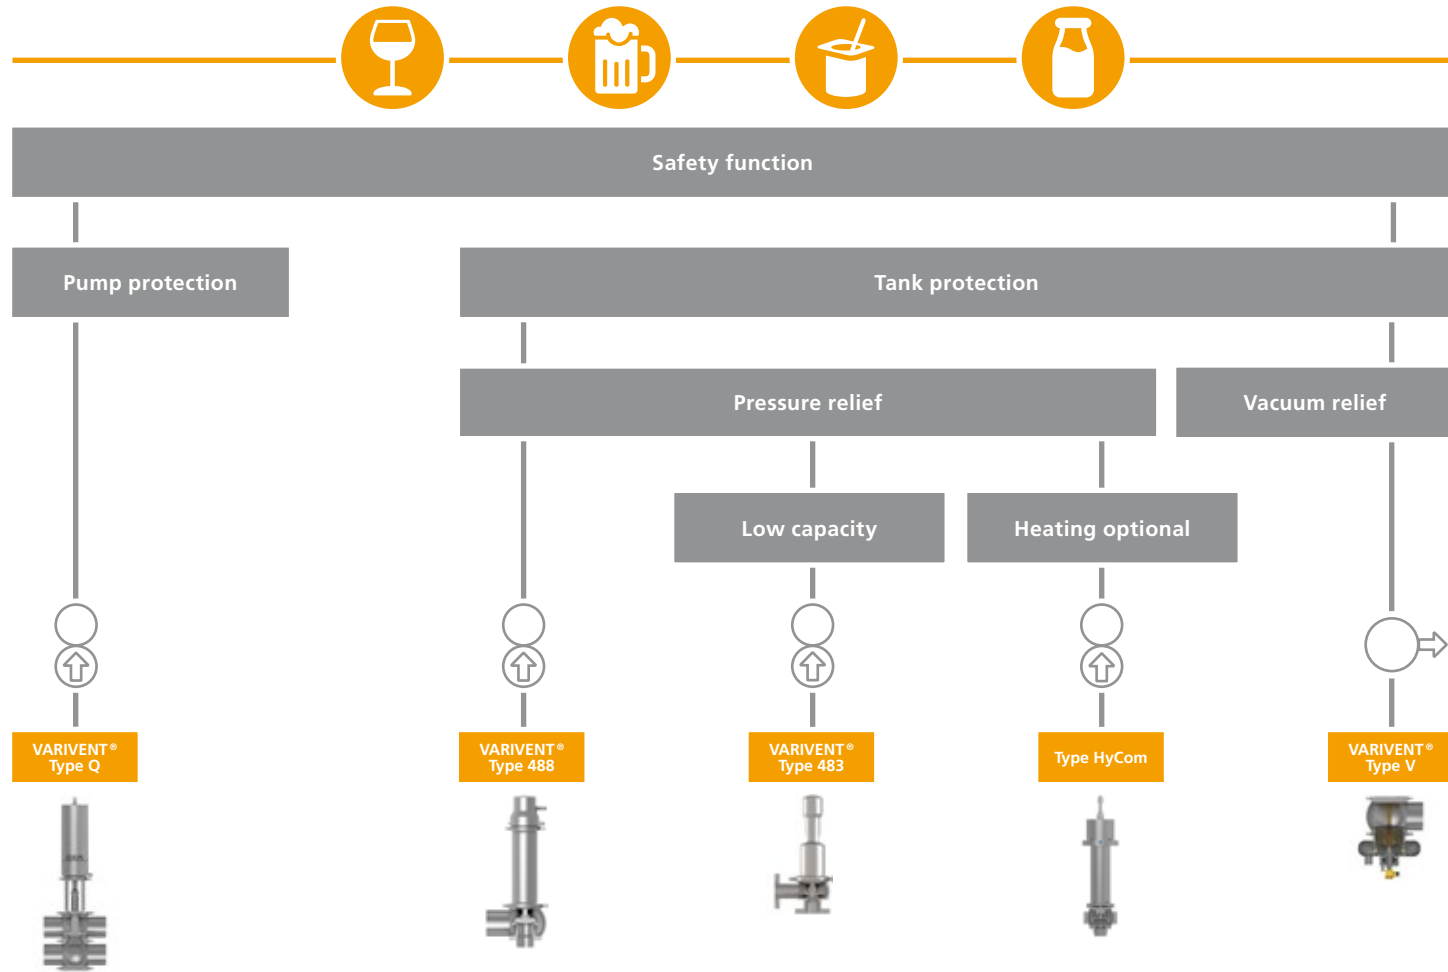

# Selection of hygienic GEA valves – special valves

The selection scheme helps you to choose the right valve type for your application.

# Selection of hygienic GEA valves – special valves

The selection scheme helps you to choose the right valve type for your application.

↑ ↓ ⇨ recommended flow direction