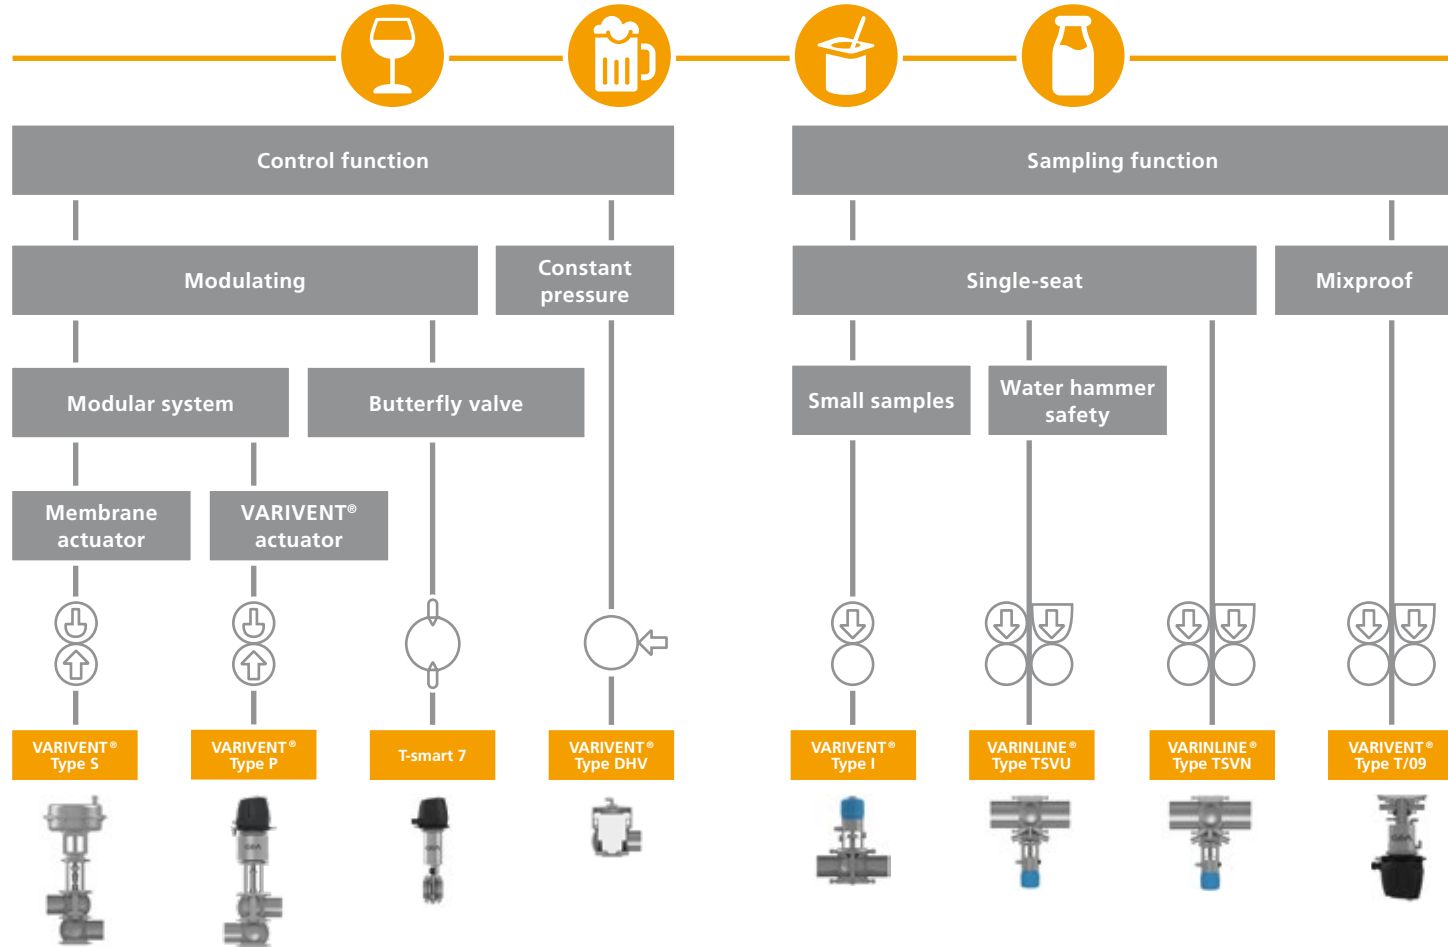

# Selection of hygienic GEA valves – special valves

The selection scheme helps you to choose the right valve type for your application.

# Selection of hygienic GEA valves – special valves

The selection scheme helps you to choose the right valve type for your application.

↑ ↓ ⇨ recommended flow direction