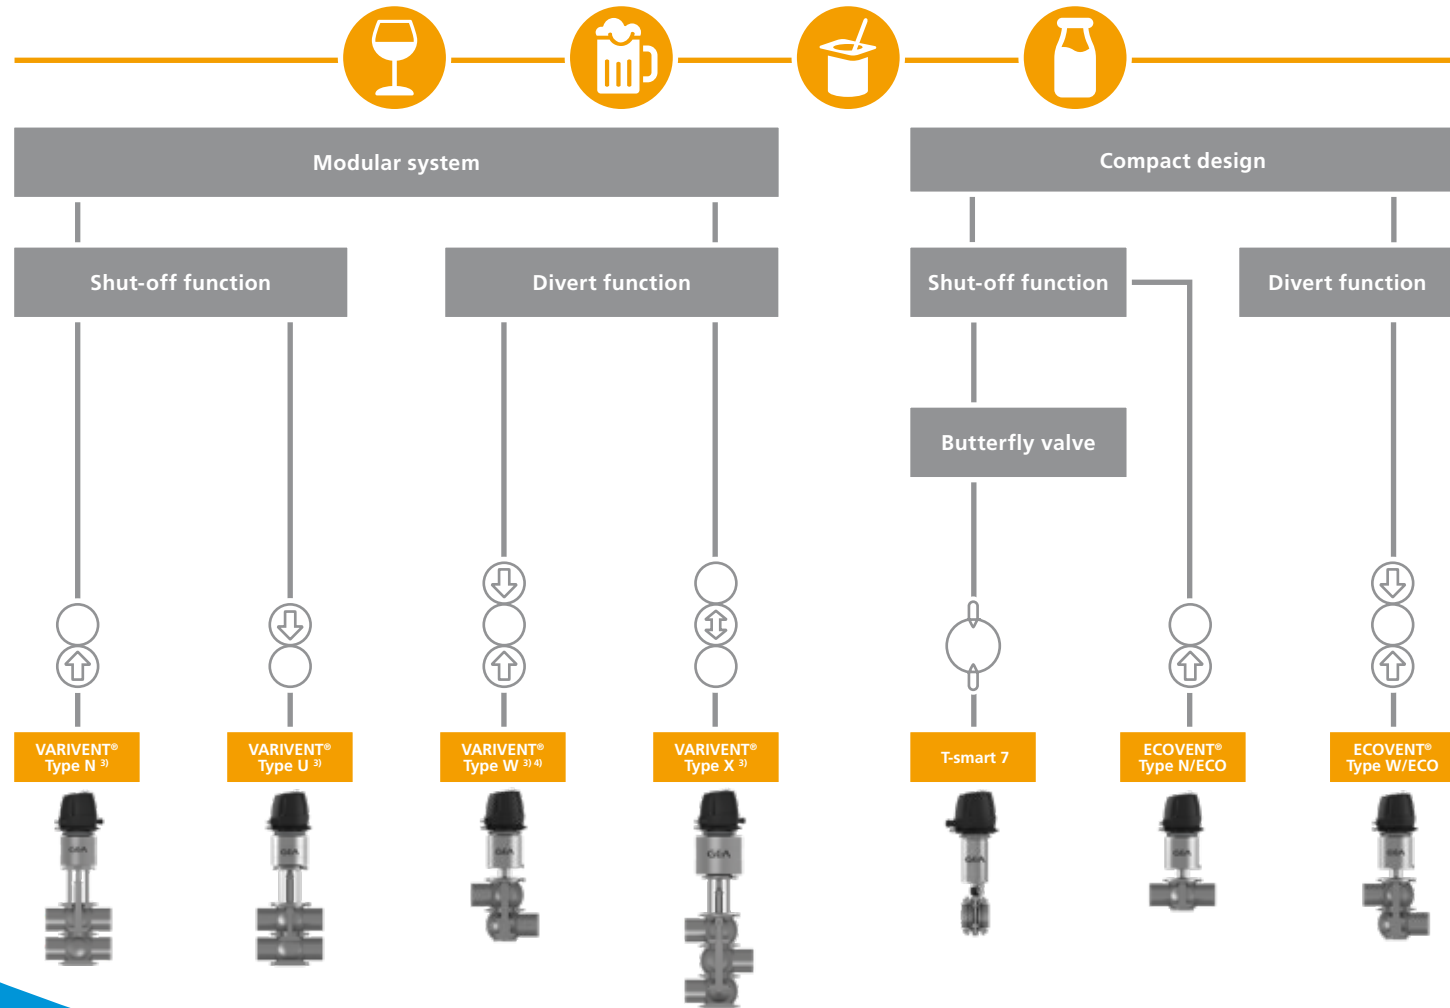

Selection of hygienic GEA valves – single-seat valves

The selection scheme helps you to choose the right valve type for your application.

3) Also available as long-stroke valve

4) Also available as a radially sealing version

↑ ↓ ⇅ recommended flow direction