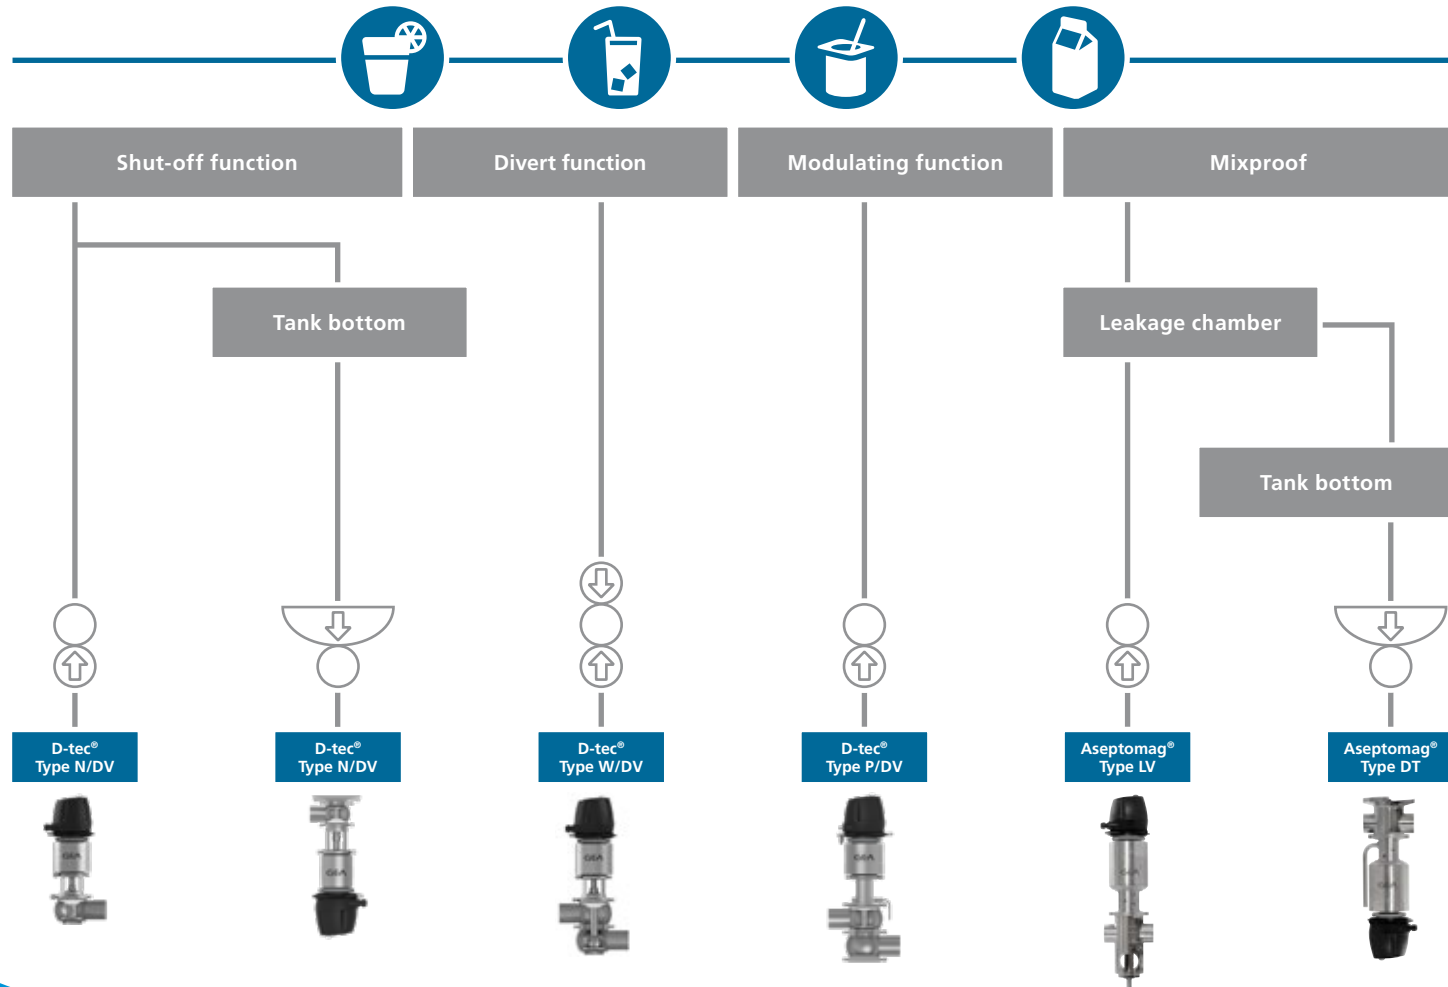

Selection of UltraClean GEA valves

The selection scheme helps you to choose the right valve type for your application.

↑ ↓ ⇅ recommended flow direction