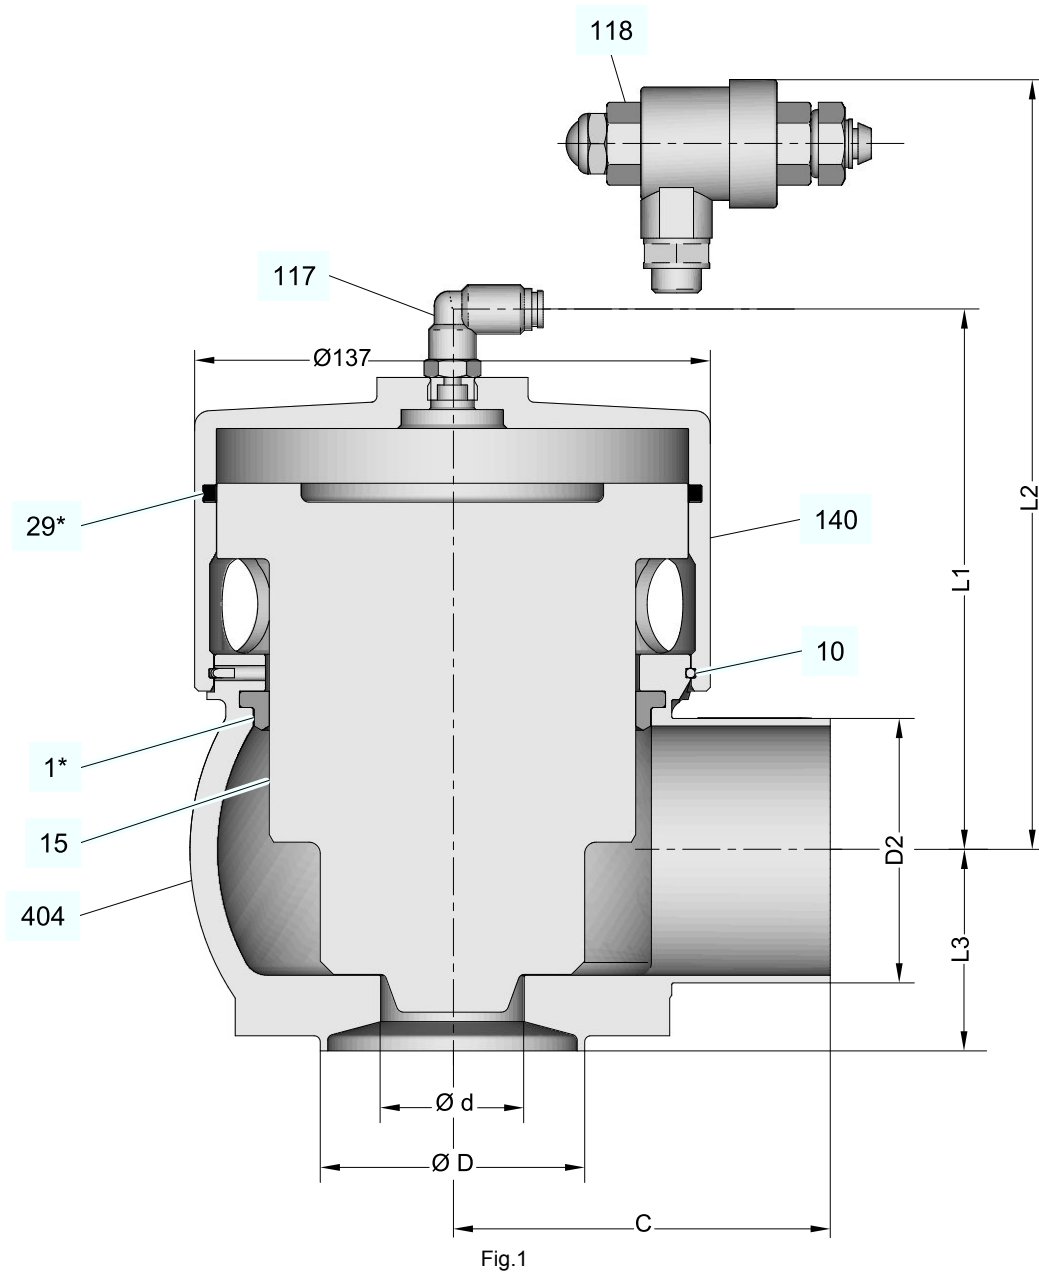

## Spare parts list - constant pressure valve DHV

Item	Designation	Material	DN40/25/KVS4	DN40/40/KVS4	DN40/40/KVS10
			Material no.		
	Pressure retention valve DHV cpl.		221-665.24	221-665.25	221-665.28
	DHV seal set	NBR/EPDM	221-004447	221-004447	221-004447
		NBR/FKM	221-004446	221-004446	221-004446
*1 <sup>1)</sup>	Seal ring	EPDM	924-305	924-305	924-305
		FKM	924-307	924-307	924-307
		HNBR	924-333	924-333	924-333
10	Snap ring	1.4310	917-213	917-213	917-213
15	Valve disk	TF 1620	221-665.20	221-665.20	221-665.26
*29	O-ring	NBR	930-849	930-849	930-849
117 <sup>1)</sup>	Elbow screw-in plug connection G1/4" -6.0/4.0	Brass, nickel-plated	933-034	933-034	933-034
	Elbow screw-in plug connection G1/4" -6.35/4.31	Brass, nickel-plated	933-980	933-980	933-980
	Elbow screw-in plug connection G1/4" -8.0/6.0 (5/16")	Brass, nickel-plated	933-035	933-035	933-035
118 <sup>1)</sup>	Air connection with quick-action bleeder G 1/4" -6.0/4.0	Brass, nickel-plated	221-004139	221-004139	221-004139
	Air connection with quick-action bleeder G 1/4" -6.35/4.31	Brass, nickel-plated	221-004140	221-004140	221-004140
140	DHV cylinder cover	1.4301	221-665.21	221-665.21	221-665.21
404 <sup>1)</sup>	DHV housing	1.4404	221-665.22	221-665.23	221-665.27
			<b>Dimensions</b>		
KVS Value			4	4	4
Ø d			12	12	12
Ø D			29	29	29
Stroke			15	15	15
D2			41	41	41
L1			141	141	141
L2			161	161	161
L3			39	39	39
C			70	70	70
Items marked with an * are wearing parts					
1) Items 1, 117, 118 and 404 are not included in the pressure retention valve DHV cpl. and must be ordered separately.					