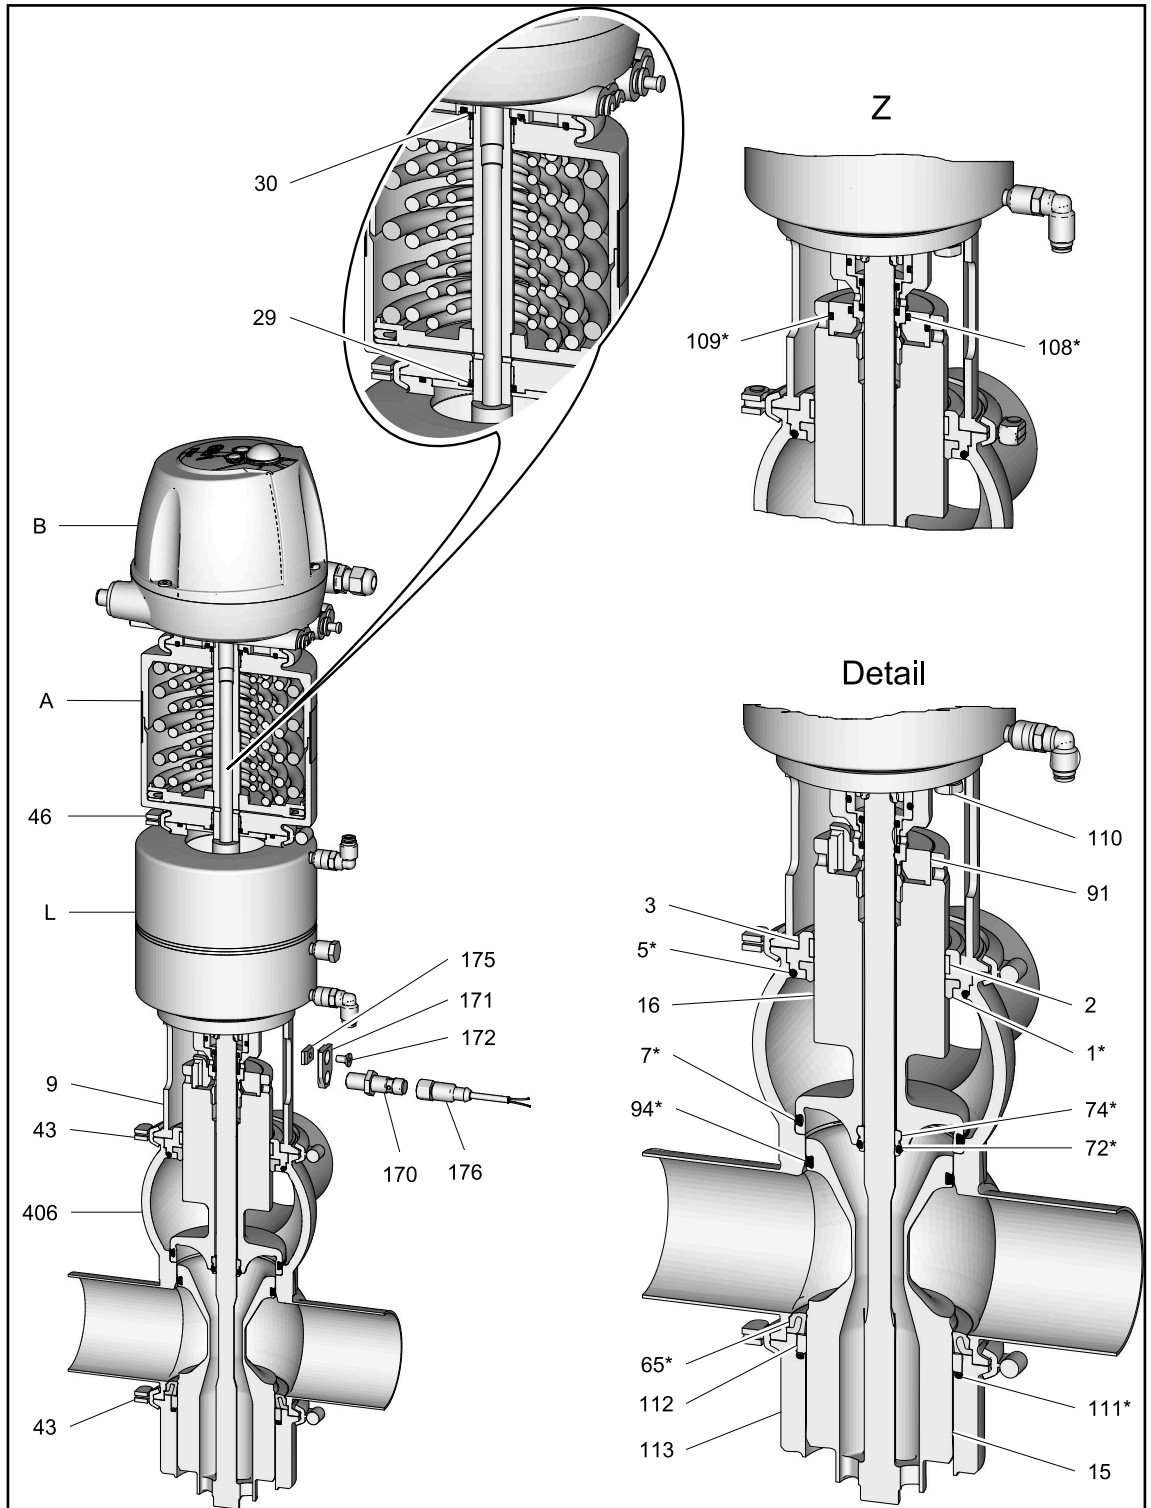

3 VARIVENT® 24/7 PMO Valve Type M / 2.0 221ELI009227

Figure 3-1 - Spare parts - mixproof valve 24/7 PMO M/2.0 with cleaning of lower balancers