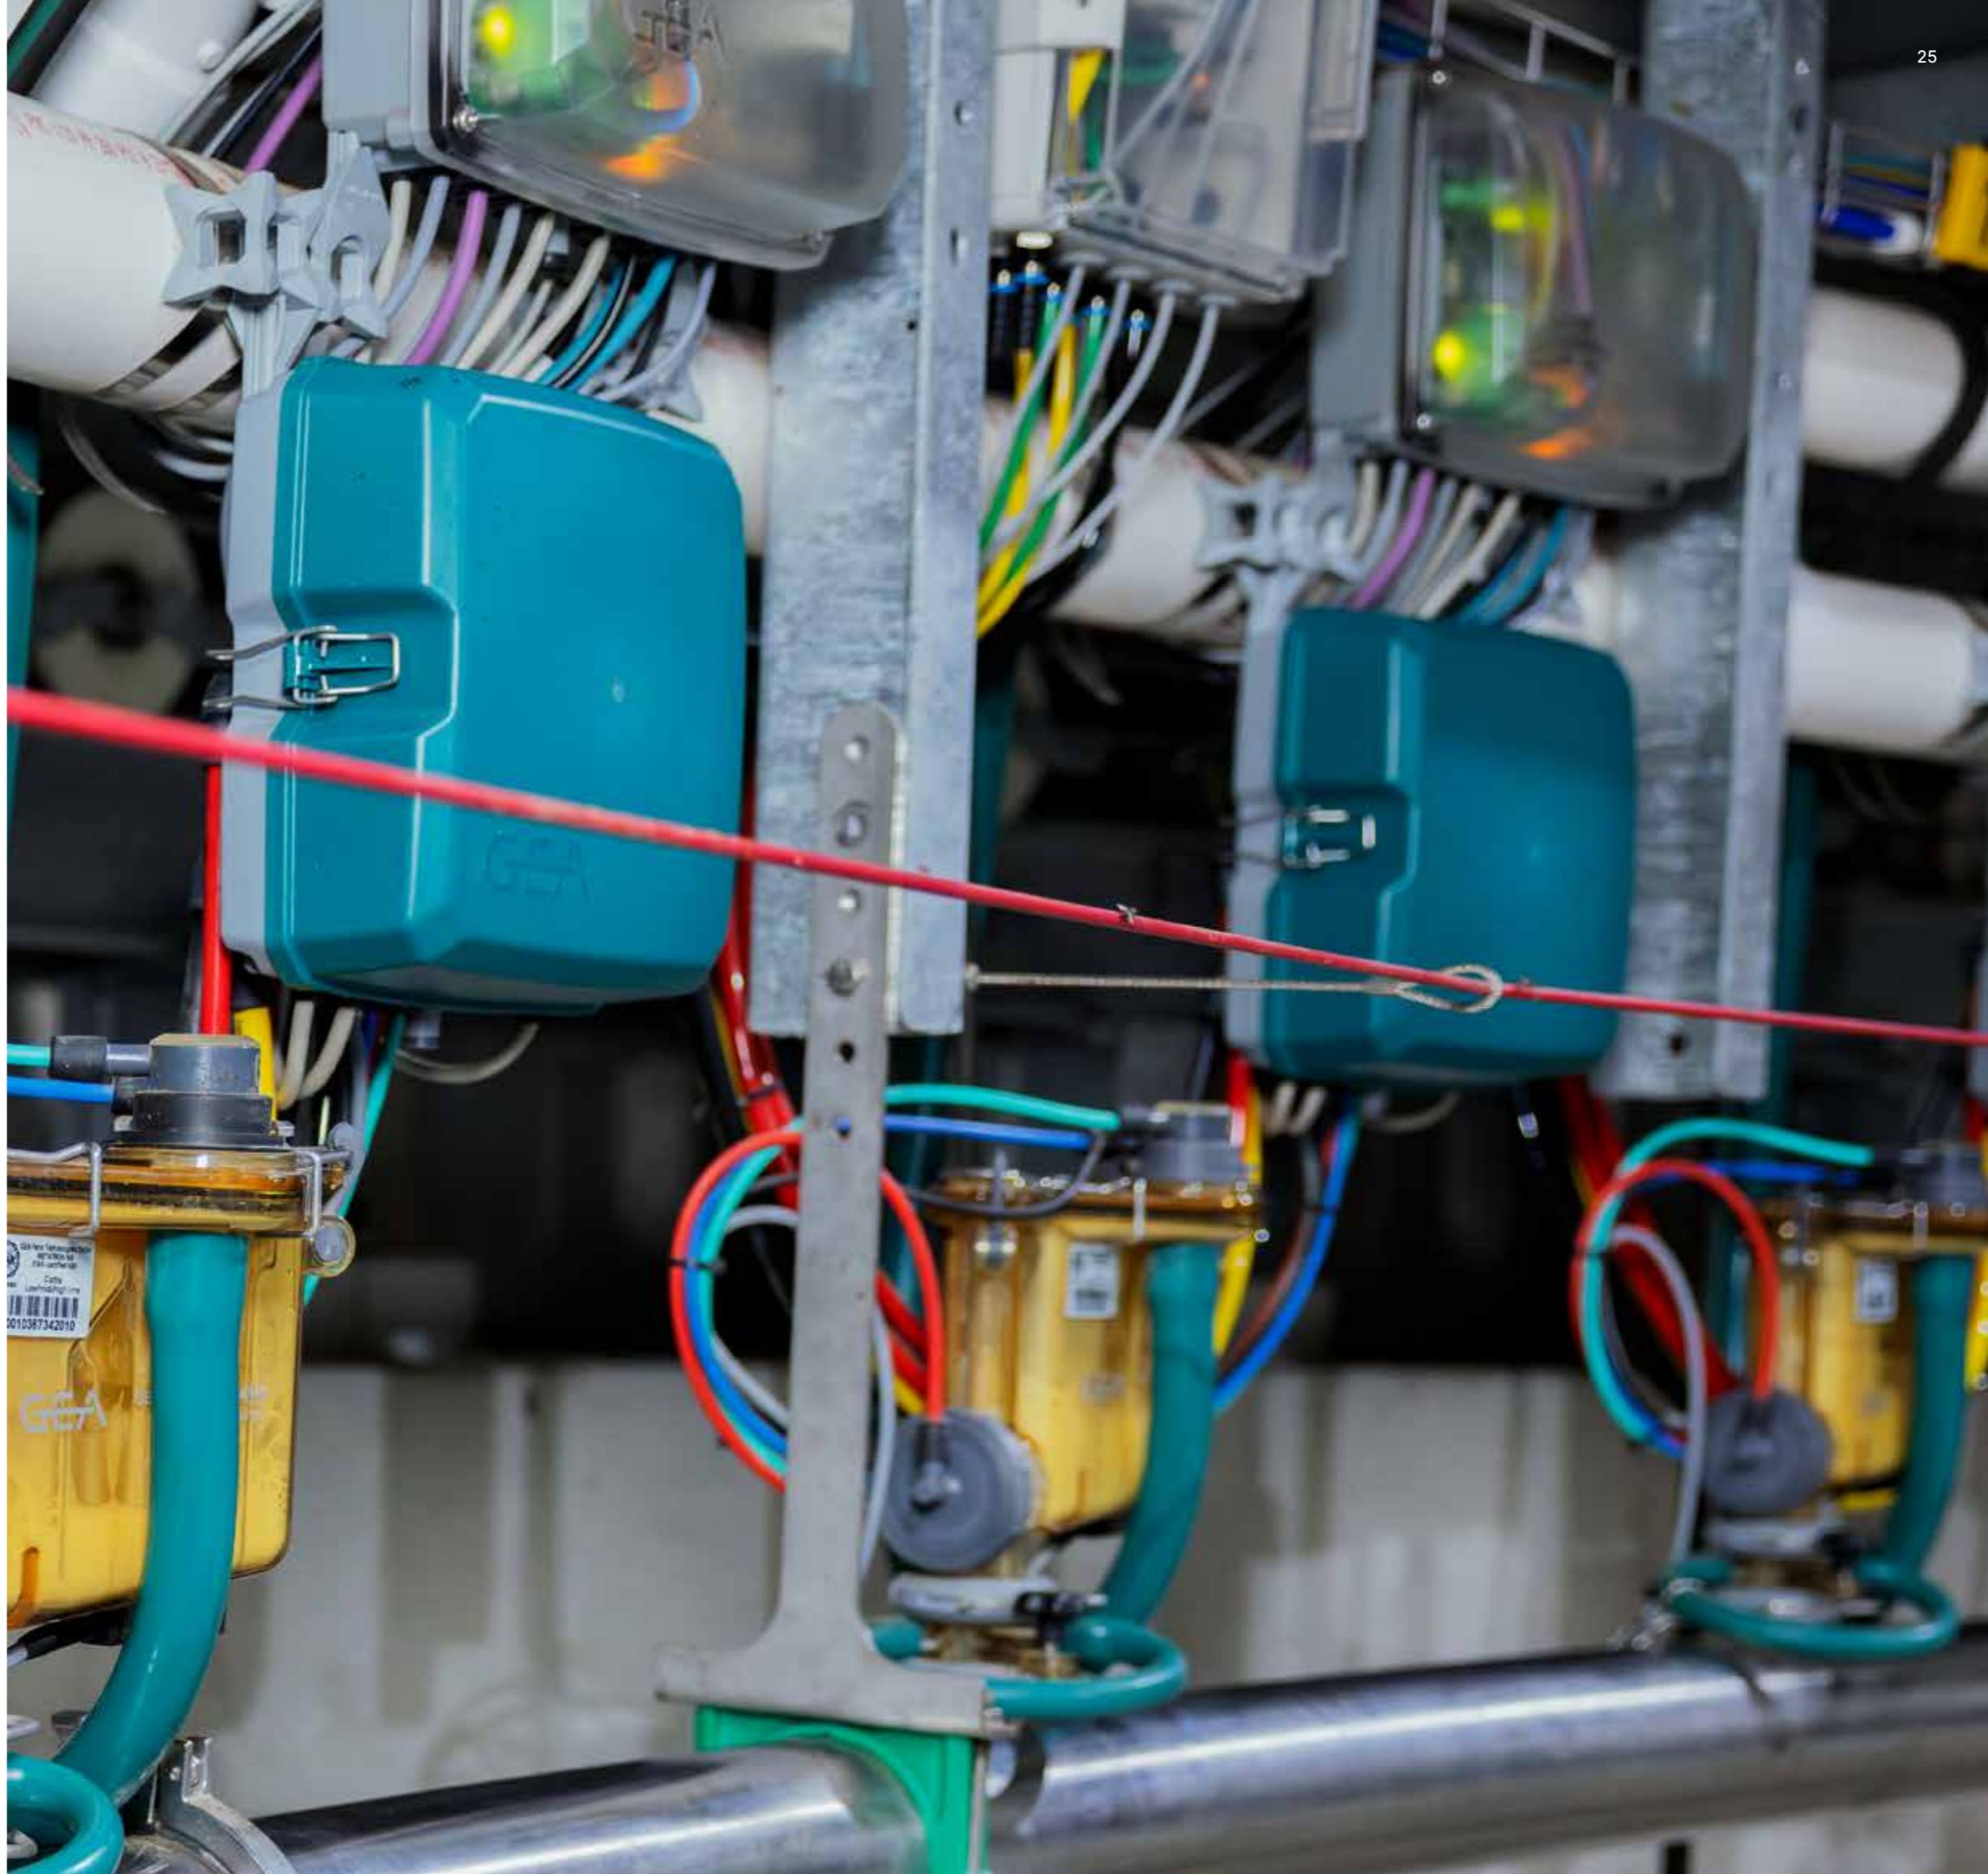

Valuable service via remote access

The digital DigiTron milking control units communicate smoothly in GEA's DairyNet® network. The remote access opens the way into GEA's digital service world: Benefit from maximum performance of your milking system.