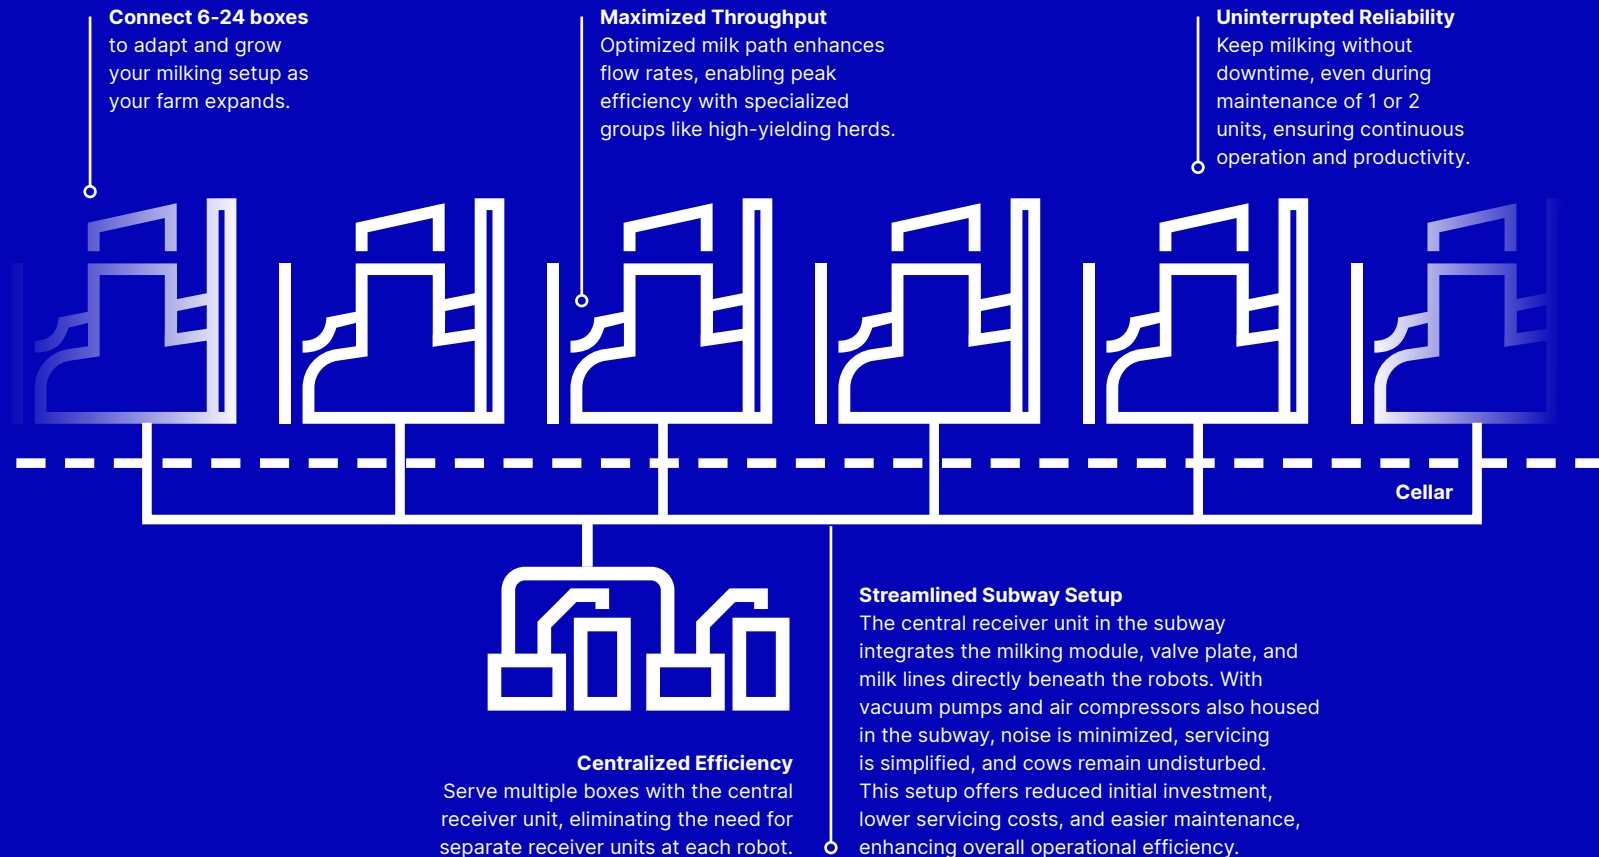

## Batch Milking Redefined

Revolutionizing Batch Milking. Elevate your milking process to new heights by combining our proven, innovative automatic milking technology with the structured workflows of conventional milking. Featuring a unique **subway variant with key components housed underneath the robot!** Discover the world of batch milking with GEA and transform your dairy operation today.

# CUT COSTS - BOOST EFFICIENCY.

Our advanced features can help you to further enhance your overall efficiency, additionally, our reduced maintenance requirements can help lower the total cost of ownership. The scalable design ensures minimal initial setup and expansion costs, making it easier to grow your operations. Discover how these innovations can transform your dairy business—contact us today to learn more and see the future of milking in action!